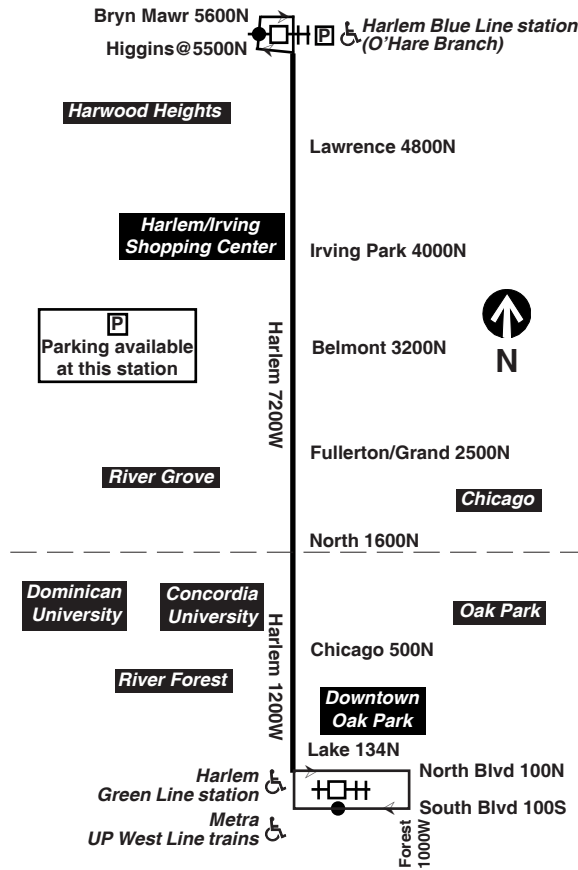

Federal law requires priority seating be designated for seniors and people with disabilities. **Please stand up** and yield these seats when needed for qualifying riders or when asked.

Schedules and other info in this timetable are subject to change. CTA does not assume responsibility for errors in timetables nor for inconvenience or damage resulting from delays.

Pay close attention to destination signs and announcements when boarding: added service may sometimes be provided over portions of this or any bus route and some trips can end before the furthest terminal on a line depending on service needs or time of day.

Bicycle racks are installed on the front of all CTA buses and are allowed on CTA trains during certain hours. See our Bike & Ride brochure or webpage for help on how to use racks and more.

Know before you go: Get alerts from us by text or e-mail about planned service changes every week or instant alerts for unplanned reroutes and disruptions. Sign up for CTA Updates today at transitchicago.com/updates.

For more travel information, use the Ventra app or call the RTA Travel Information Center at 312-836-7000. *Para obtener mayor información, en Español, llame al Centro de Información a 312-836-7000.*

Chicago Transit Authority

90 Harlem

Effective Mar. 24, 2024

All CTA buses are accessible

transitchicago.com/bus/90

Monday thru Friday

#90 Harlem

Northbound

LV Harlem/ Lake Green Line station	Harlem/ North	Harlem/ Grand	Harlem/ Belmont	Harlem/ Lawrence	AR Harlem Blue Line station
4:52a	4:59a	5:03a	5:08a	5:16a	5:24a
5:13	5:20	5:24	5:29	5:37	5:46
5:33	5:40	5:45	5:50	5:59	6:08
5:48	5:55	6:00	6:05	6:14	6:24
6:02	6:10	6:15	6:20	6:30	6:39
6:17	6:25	6:30	6:35	6:45	6:54
6:31	6:39	6:45	6:50	7:00	7:10
6:45	6:54	7:00	7:05	7:16	7:26
7:00	7:08	7:15	7:20	7:31	7:41
7:15	7:23	7:30	7:35	7:46	7:56
7:30	7:39	7:45	7:50	8:00	8:10
7:45	7:54	8:00	8:05	8:15	8:25
8:02	8:11	8:17	8:22	8:33	8:42
8:21	8:31	8:37	8:41	8:52	9:02
8:41	8:50	8:56	9:01	9:12	9:21
9:00	9:10	9:16	9:20	9:31	9:41
9:20	9:29	9:35	9:40	9:51	10:00
9:39	9:49	9:55	9:59	10:10	10:20
10:00	10:09	10:15	10:20	10:31	10:40
10:19	10:29	10:35	10:40	10:53	11:02
10:40	10:49	10:56	11:01	11:14	11:23
11:00	11:10	11:16	11:21	11:35	11:44
11:21	11:30	11:37	11:42	11:55	12:04p
11:41	11:51	11:57	12:02p	12:16p	12:25
12:00p	12:10p	12:17p	12:23	12:37	12:46
12:21	12:31	12:38	12:43	12:57	1:07
12:41	12:51	12:58	1:04	1:18	1:27
1:02	1:12	1:19	1:24	1:38	1:48
1:22	1:32	1:39	1:44	1:58	2:08
1:41	1:51	1:58	2:03	2:17	2:27
2:00	2:10	2:17	2:22	2:37	2:47
2:18	2:29	2:36	2:41	2:56	3:05
2:35	2:45	2:53	2:58	3:12	3:21
2:52	3:03	3:11	3:16	3:29	3:39
3:10	3:20	3:28	3:33	3:47	3:56
3:25	3:36	3:44	3:49	4:02	4:12
3:40	3:51	3:59	4:04	4:17	4:27
3:55	4:06	4:14	4:19	4:32	4:42
4:10	4:21	4:29	4:34	4:47	4:57
4:25	4:36	4:44	4:49	5:02	5:12
4:40	4:51	4:59	5:04	5:17	5:27
4:52	5:03	5:11	5:16	5:29	5:39
5:03	5:14	5:23	5:28	5:40	5:49
5:15	5:26	5:35	5:40	5:52	6:01
5:27	5:38	5:47	5:52	6:04	6:13
5:40	5:51	5:59	6:04	6:16	6:25
5:52	6:03	6:11	6:16	6:28	6:37
6:05	6:16	6:23	6:28	6:39	6:48
6:20	6:31	6:38	6:43	6:54	7:03
6:35	6:46	6:53	6:58	7:09	7:18
6:51	7:01	7:08	7:13	7:24	7:33
7:06	7:17	7:23	7:28	7:39	7:48
7:22	7:32	7:38	7:43	7:54	8:03
7:37	7:47	7:54	7:58	8:09	8:17
7:56	8:05	8:12	8:16	8:26	8:34
8:14	8:24	8:30	8:34	8:43	8:52
8:35	8:45	8:51	8:55	9:04	9:12
8:57	9:06	9:12	9:16	9:25	9:33
9:20	9:29	9:35	9:39	9:48	9:56
9:44	9:52	9:58	10:02	10:10	10:19
10:07	10:15	10:21	10:25	10:33	10:42
10:30	10:38	10:44	10:48	10:56	11:05
10:53	11:01	11:07	11:11	11:19	11:28
11:16	11:24	11:30	11:34	11:42	11:51

Southbound